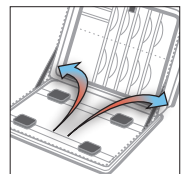

Features

- 13" accommodates 13" x 9.25" x 1"
- 14" accommodates 13.8" x 10.5" x 1"
- 15" accommodates 14.75" x 10.75" x 1.5"
- 17" accommodates 16.25" x 11.75" x 1.5"
- full-time protection
- cooldeck for computer heat dissipation
- shields your lap from excessive heat buildup
- single shoulder strap included - backpack option available
- rigid frame & shock absorbing foam padding throughout
- all stress points are reinforced
- constructed using the finest expedition grade fabrics
- all fabrics coated with heavy water resistant coating

rigid perimeter frame

organizer panel

optional backpack strap

Cooldeck

- | | |
|------------------------|-------------------------------------------------|
| 13" models: \$39.95 | STL001RB, STL001RD, STL001BLK, STL001W, STL001P |
| 14" models: \$44.95 | STL014BLK, STL014RB |
| 15" models: \$49.95 | STL002RB, STL002RD, STL002BLK, STL002W, STL002P |
| 17" models: \$59.95 | STL017BLK, STL017RB |
| backpack strap: \$9.95 | MBH001 |